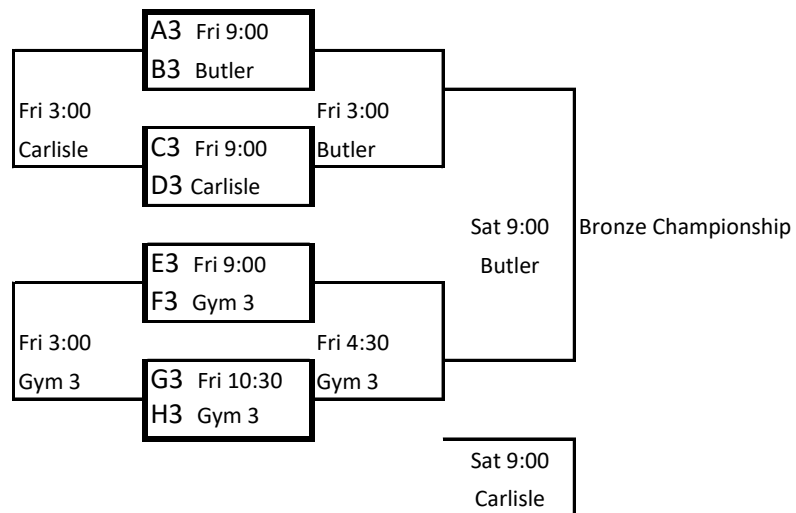

Peggy Whitley Classic Bracket November 9-10, 2018

Gold

Silver

Bronze

Top team in the brackets is the home team and will wear White
 All Games in Bracket Play will be at Clear Creek High School