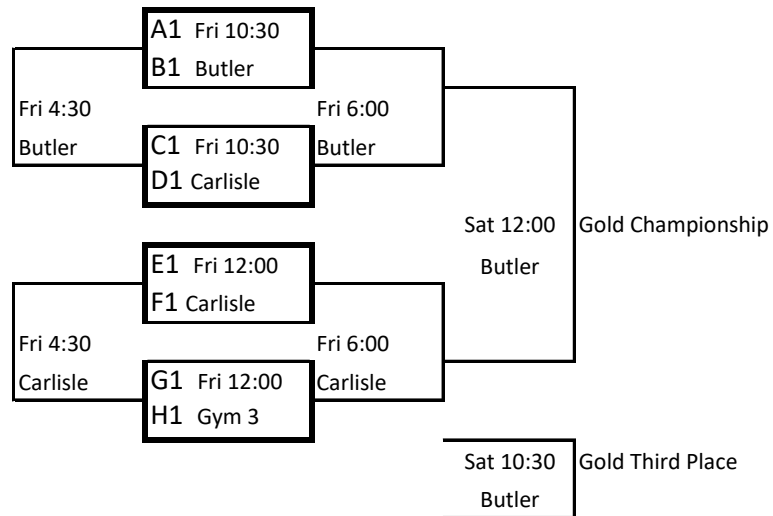

Peggy Whitley Classic Bracket November 9-10, 2018

Gold

Silver

Bronze

Top team in the brackets is the home team and will wear White
 All Games in Bracket Play will be at Clear Creek High School