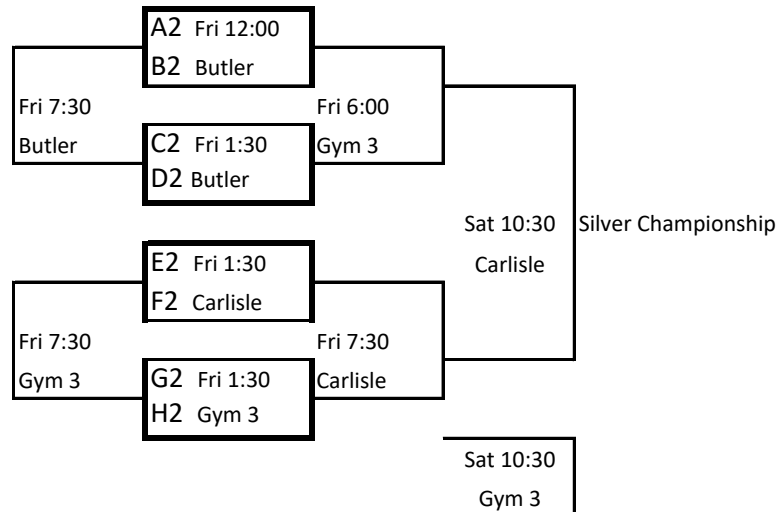

Peggy Whitley Classic Bracket November 9-10, 2018

Gold

Silver

Bronze

Top team in the brackets is the home team and will wear White
 All Games in Bracket Play will be at Clear Creek High School