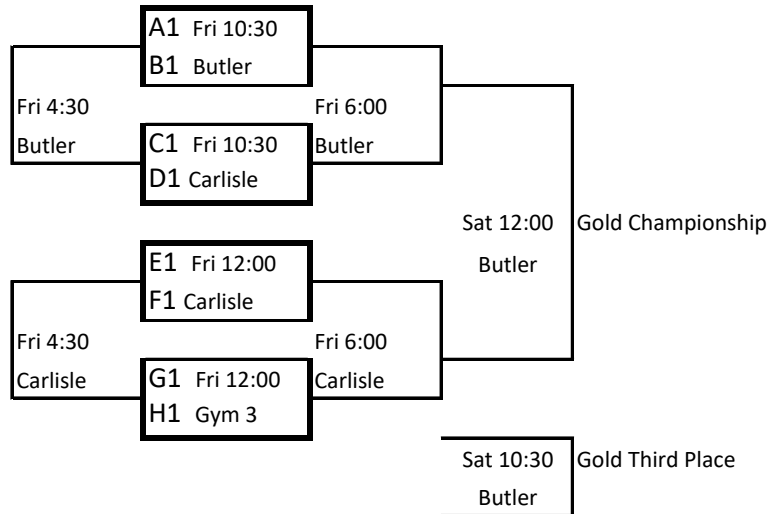

Peggy Whitley Classic Bracket November 9-10, 2018

Gold

Silver

Bronze

Top team in the brackets is the home team and will wear White
 All Games in Bracket Play will be at Clear Creek High School