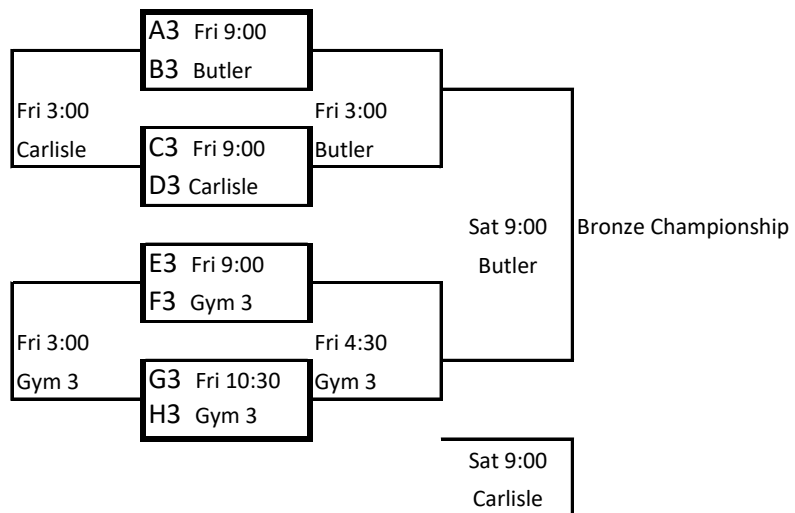

Peggy Whitley Classic Bracket November 9-10, 2018

Gold

Silver

Bronze

Top team in the brackets is the home team and will wear White
 All Games in Bracket Play will be at Clear Creek High School