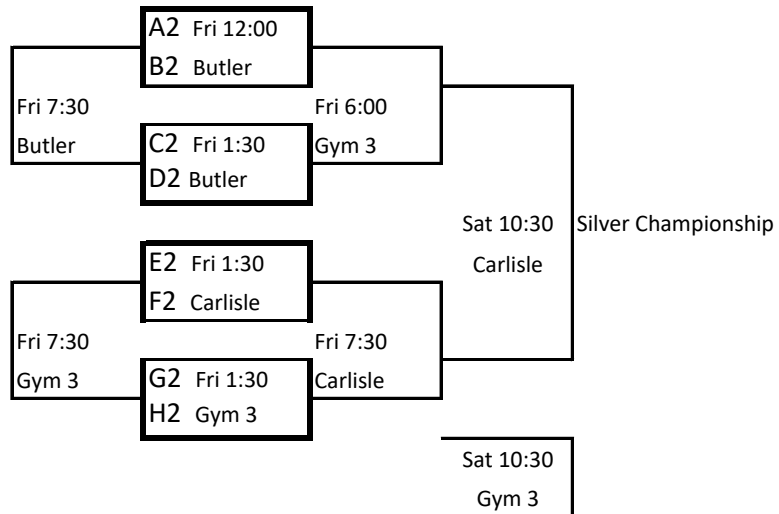

Peggy Whitley Classic Bracket November 9-10, 2018

Gold

Silver

Bronze

Top team in the brackets is the home team and will wear White
 All Games in Bracket Play will be at Clear Creek High School